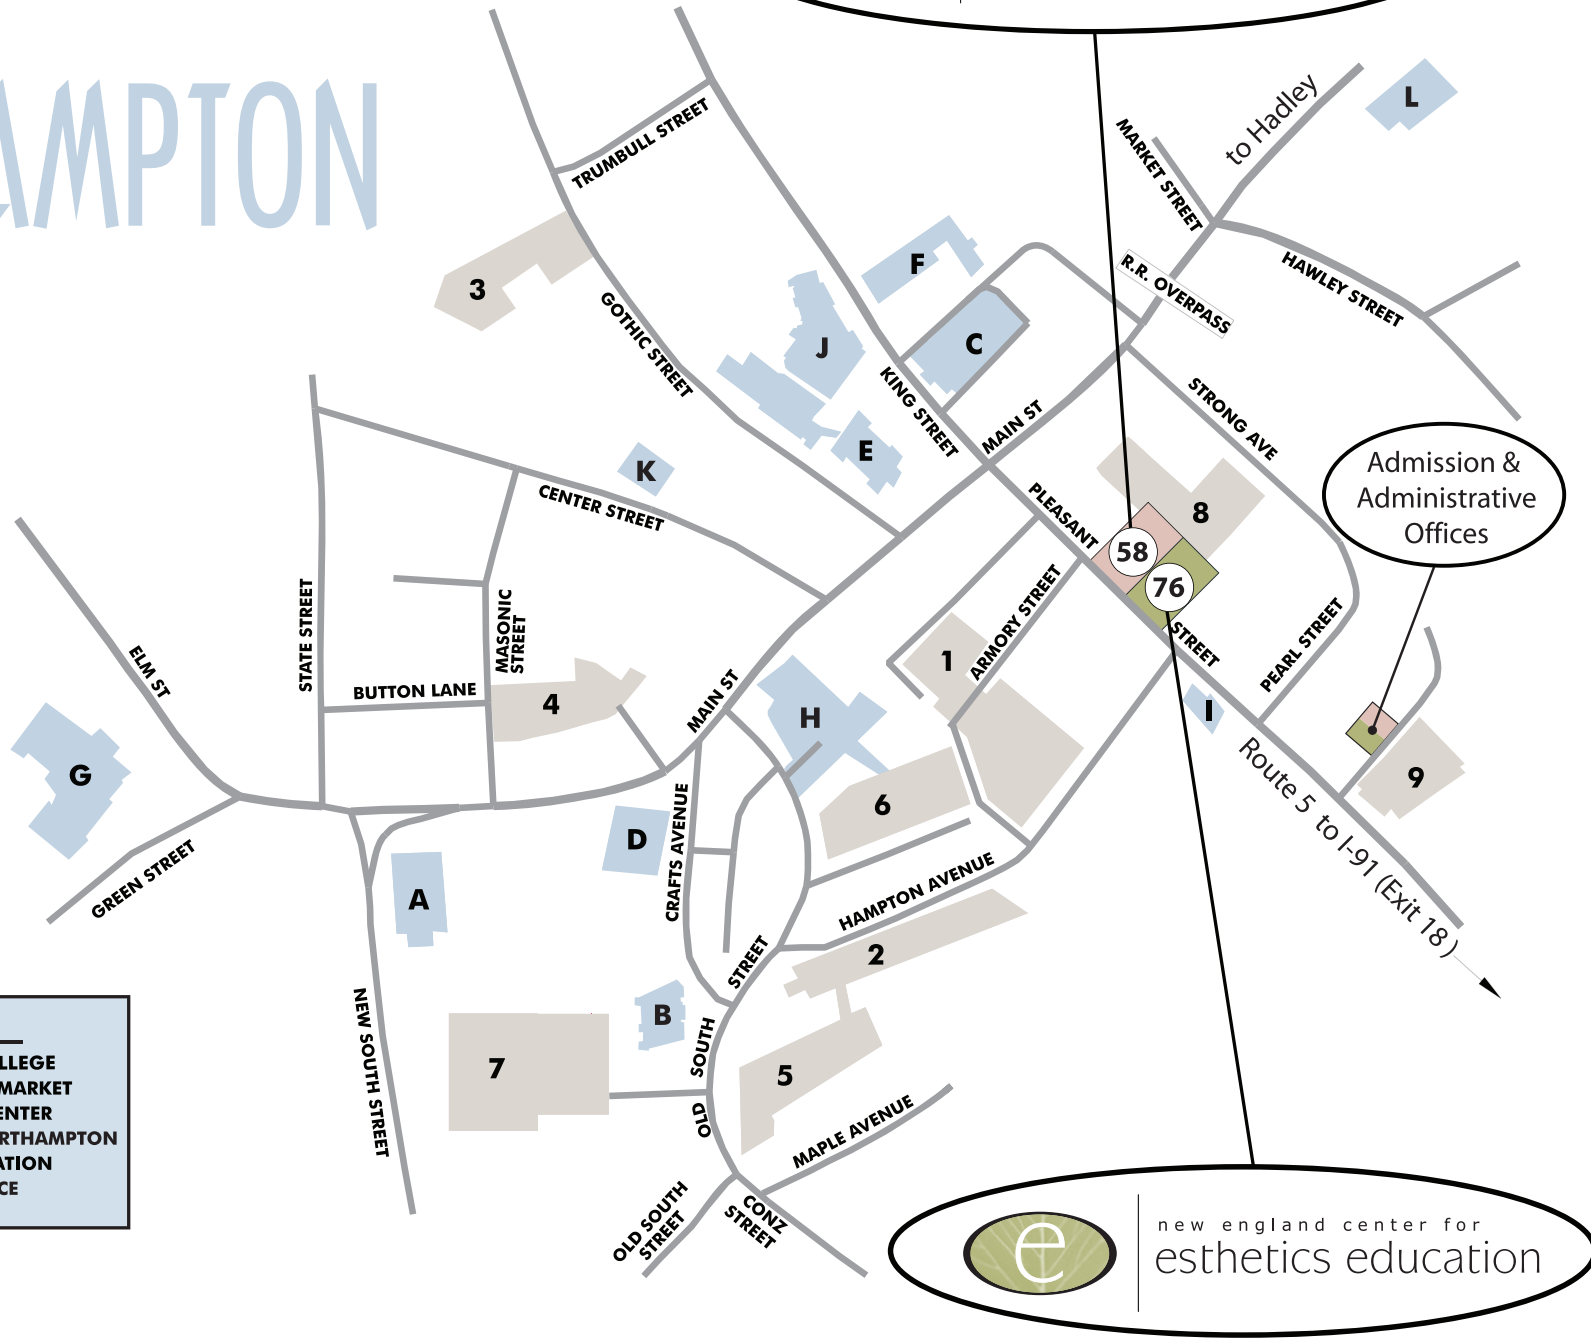

DOWNTOWN NORTHAMPTON

new england center for
cosmetology education

- PARKING LOTS:**
- 1 ARMORY ST LOT
 - 2 HAMPTON AVE LOT
 - 3 JAMES HOUSE LOT
 - 4 MASONIC ST LOT
 - 5 OLD SOUTH ST LOT
 - 6 PARKING GARAGE
 - 7 ROUND HOUSE LOT
 - 8 STRONG AVE LOT
 - 9 UNION STATION LOT

- POINTS OF INTEREST:**
- | | |
|--------------------|---------------------|
| A ACADEMY OF MUSIC | G SMITH COLLEGE |
| B BUS STATION | H THORNES MARKET |
| C CALVIN THEATER | I VISITOR CENTER |
| D CITY HALL | J HOTEL NORTHAMPTON |
| E COURT HOUSE | K POLICE STATION |
| F HALL OF RECORDS | L POST OFFICE |